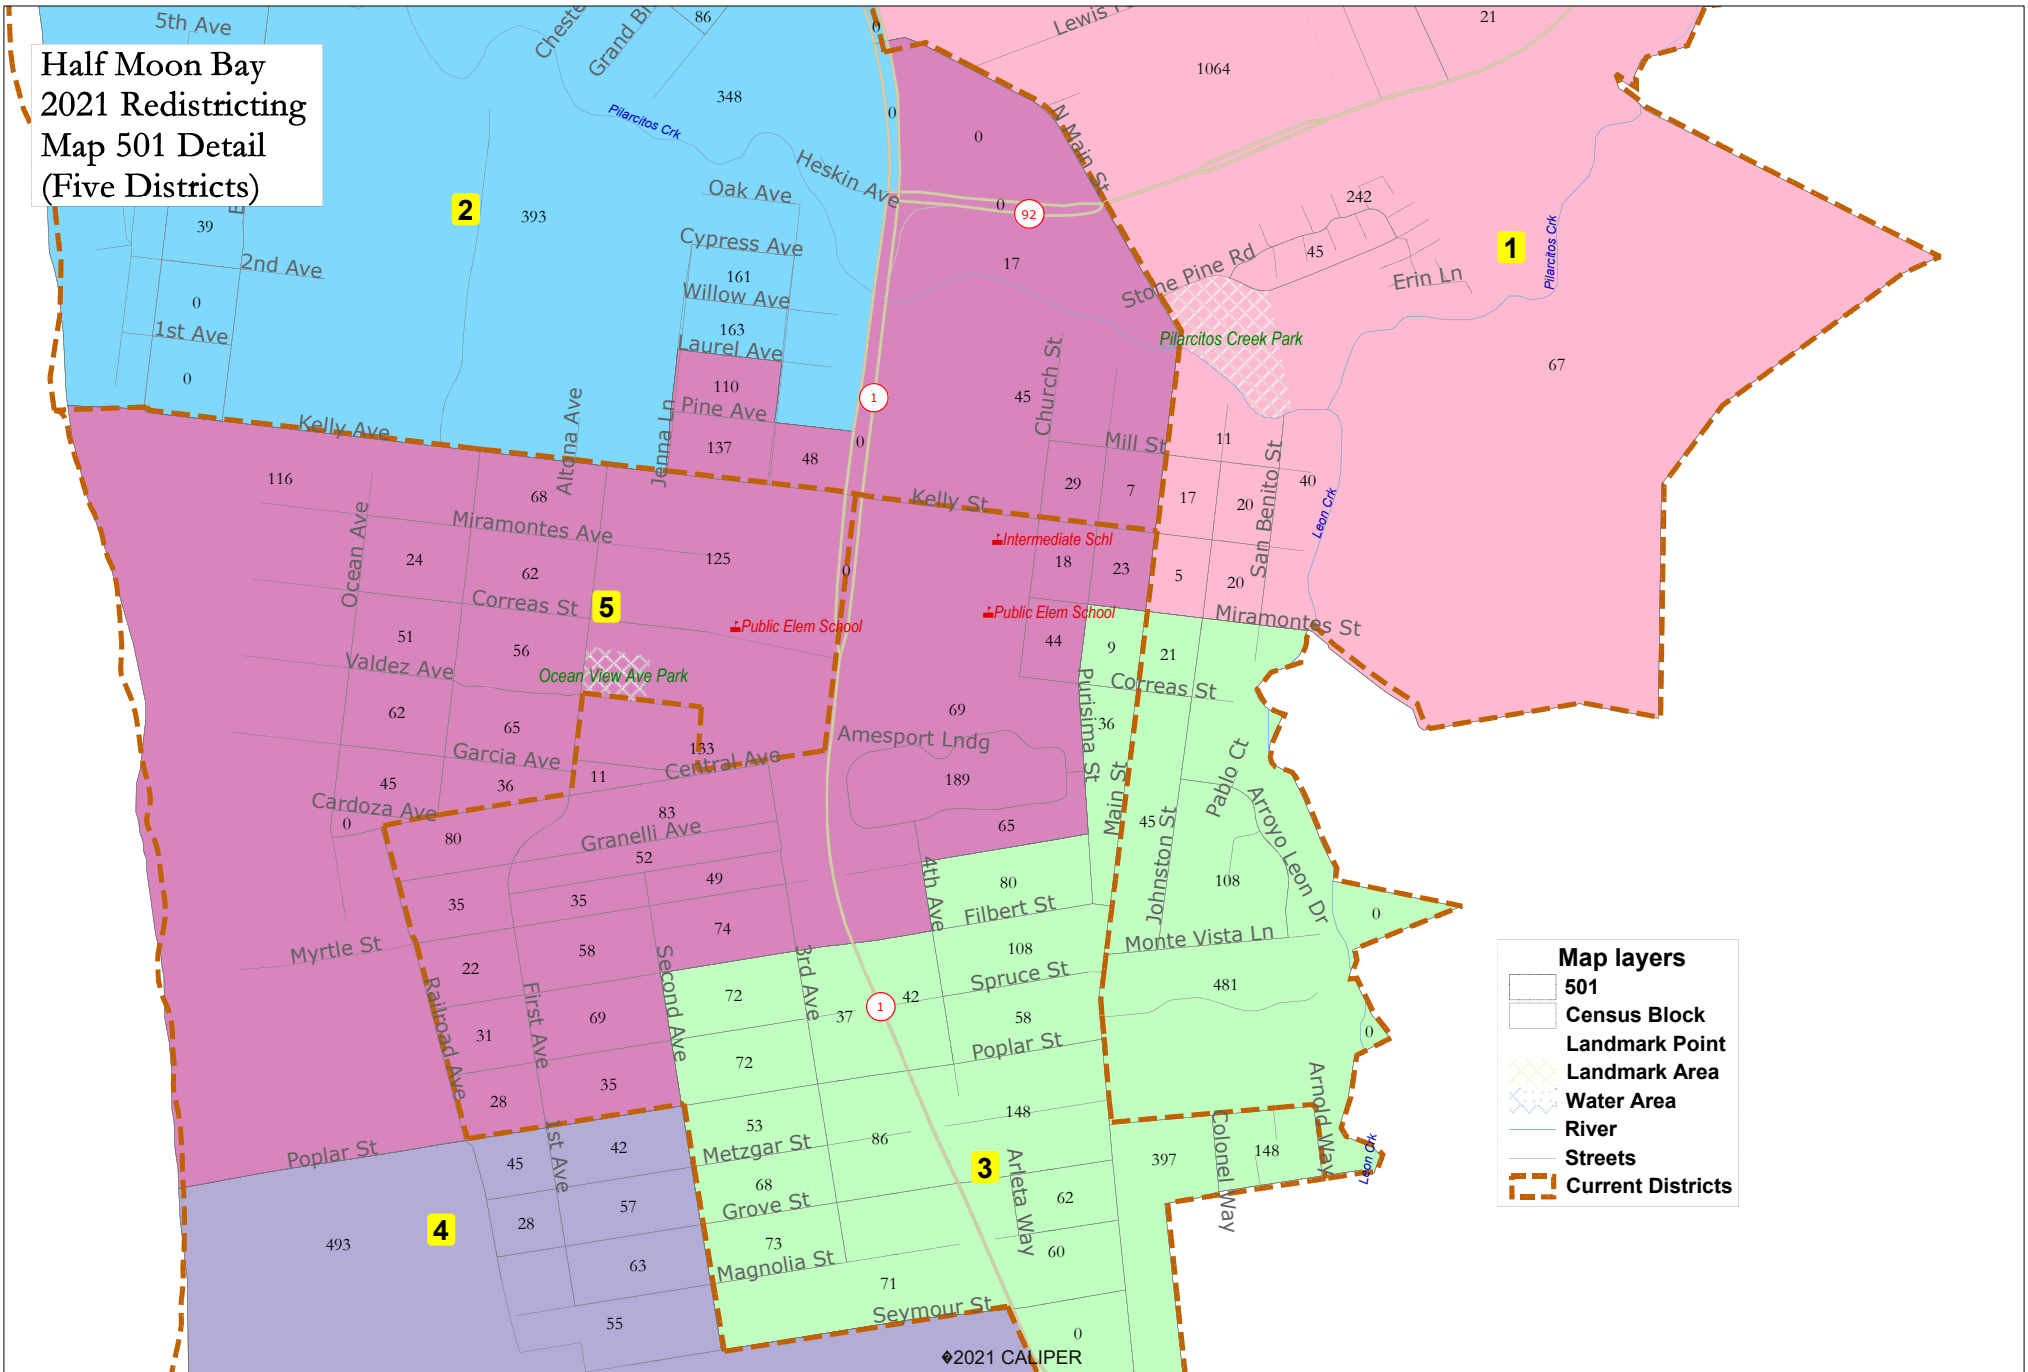

**Half Moon Bay  
2021 Redistricting  
Map 501 Detail  
(Five Districts)**

**Map layers**

- 501
- Census Block
- Landmark Point
- Landmark Area
- Water Area
- River
- Streets
- Current Districts