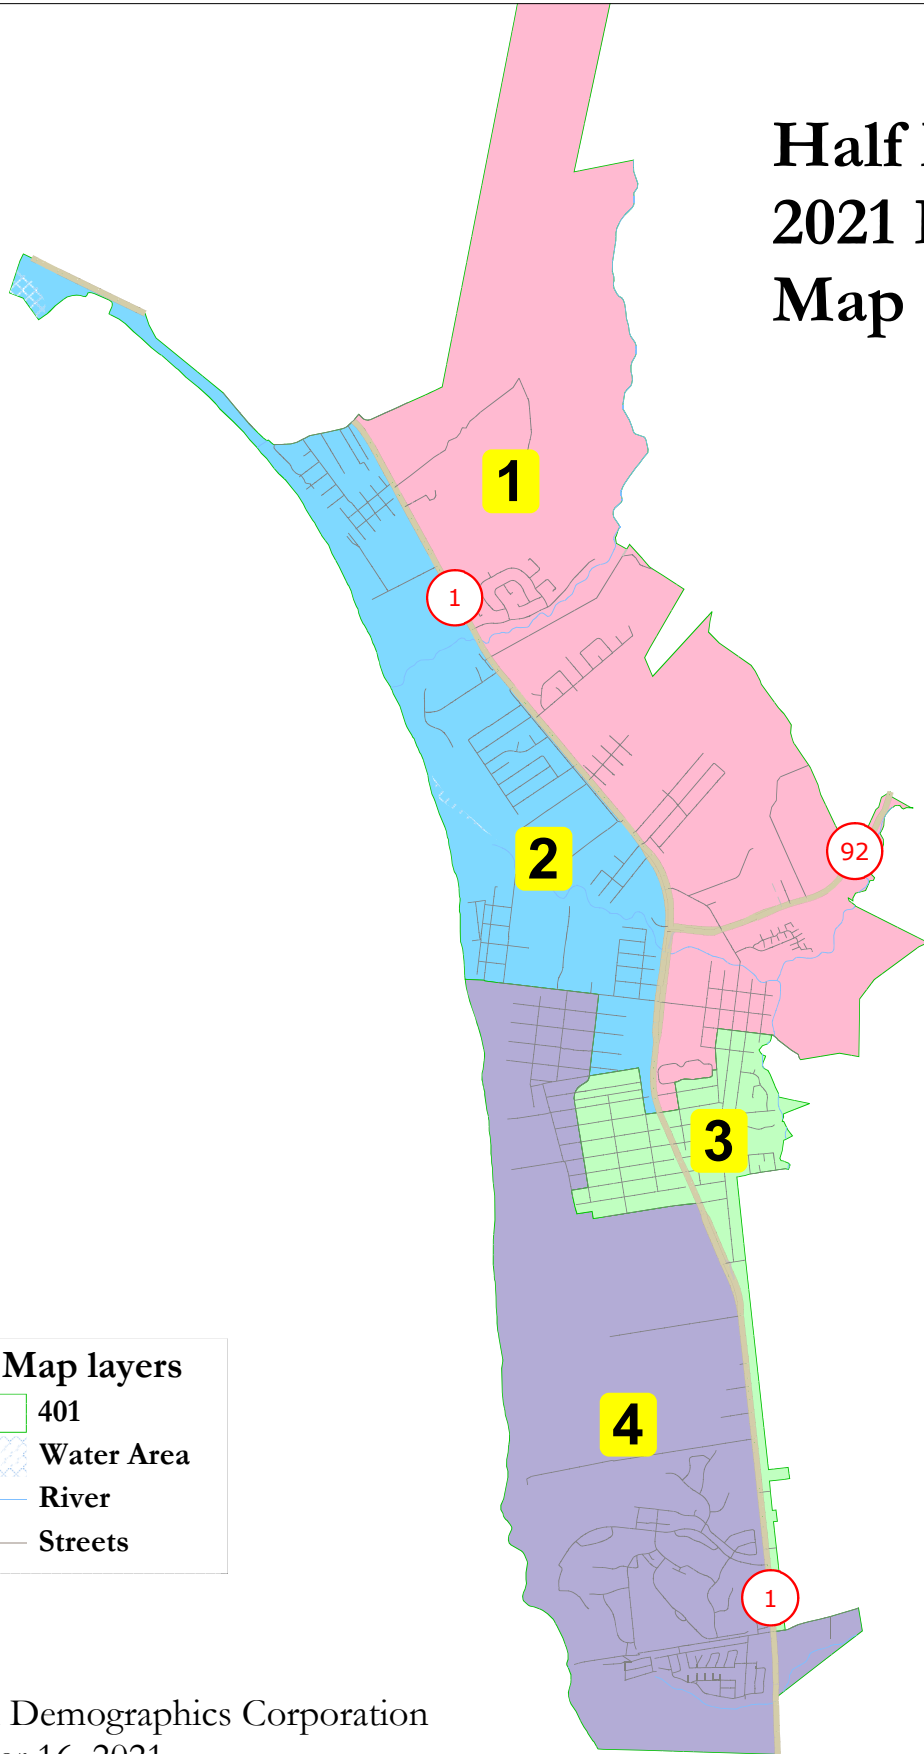

# Half Moon Bay 2021 Redistricting Map 401

**Map layers**

- 401
- Water Area
- River
- Streets

National Demographics Corporation  
December 16, 2021