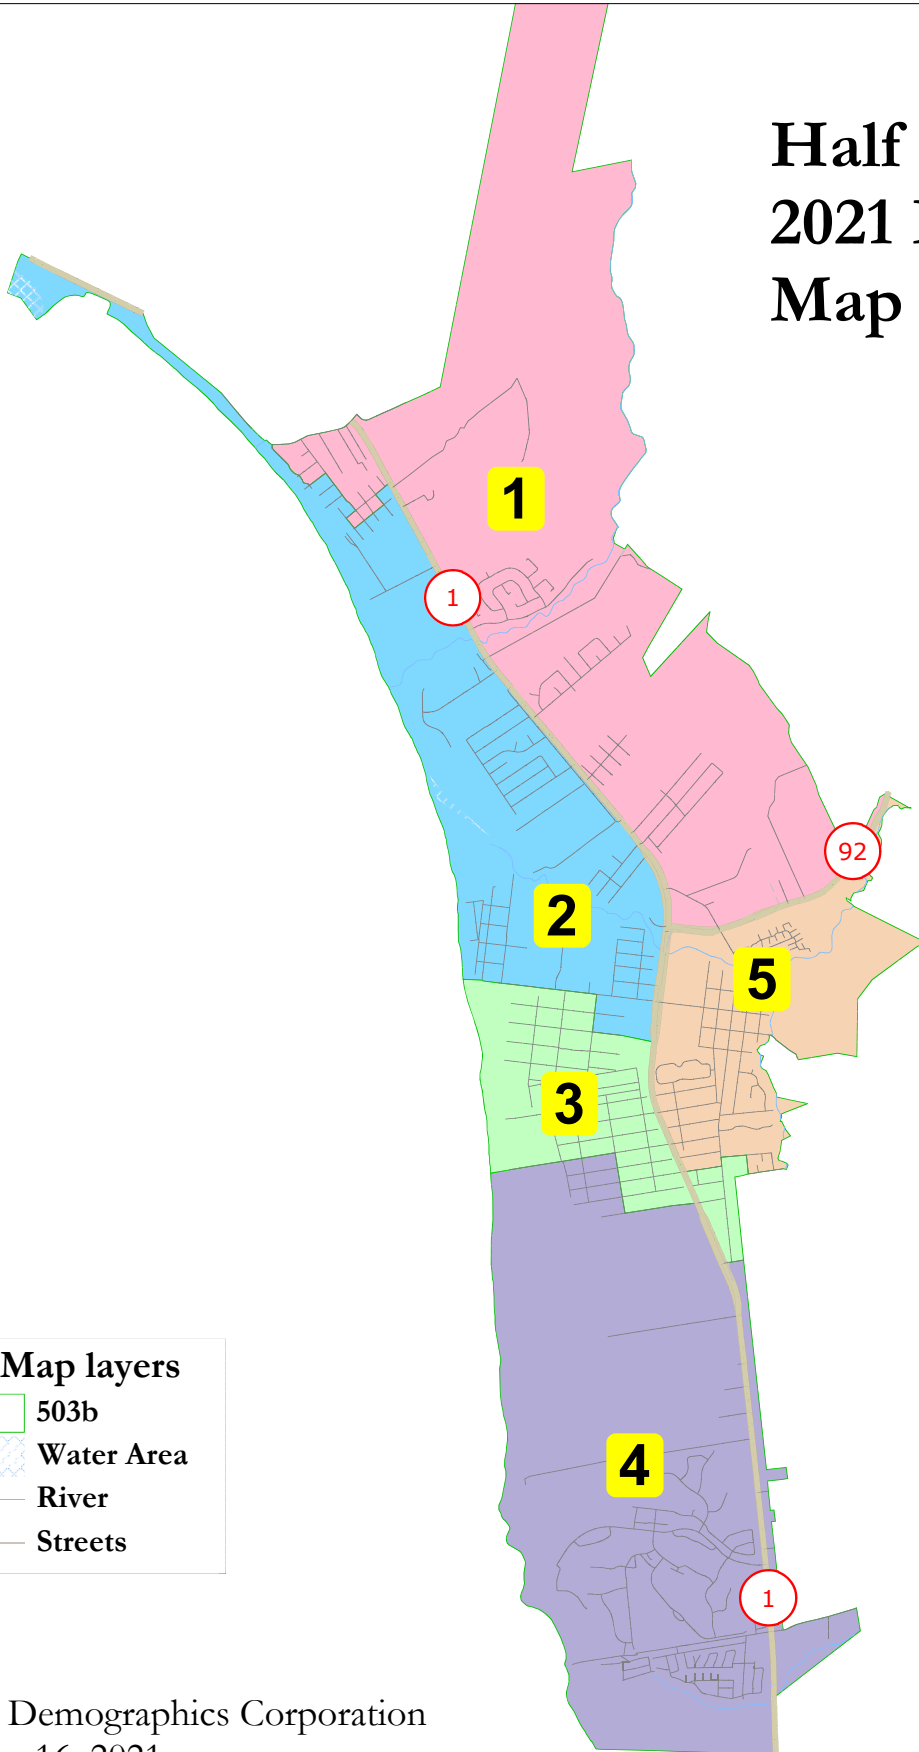

Half Moon Bay 2021 Redistricting Map 503b

Map layers

- 503b
- Water Area
- River
- Streets

National Demographics Corporation
December 16, 2021