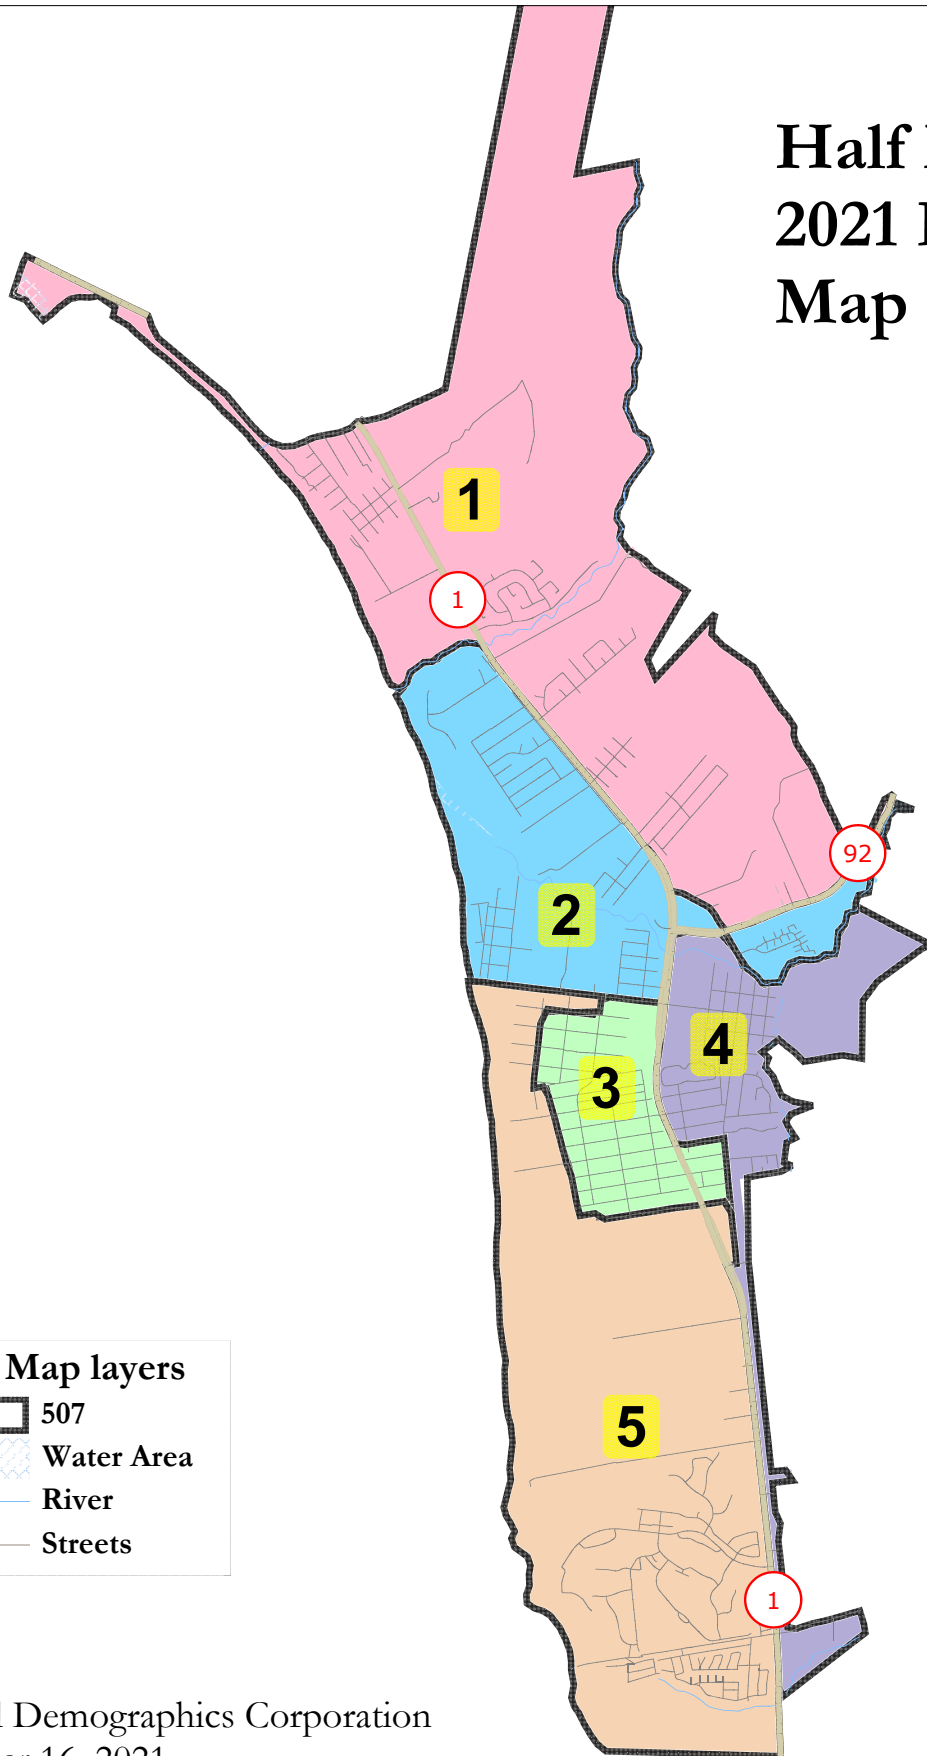

# Half Moon Bay 2021 Redistricting Map 507

**Map layers**

- 507
- Water Area
- River
- Streets

National Demographics Corporation  
December 16, 2021