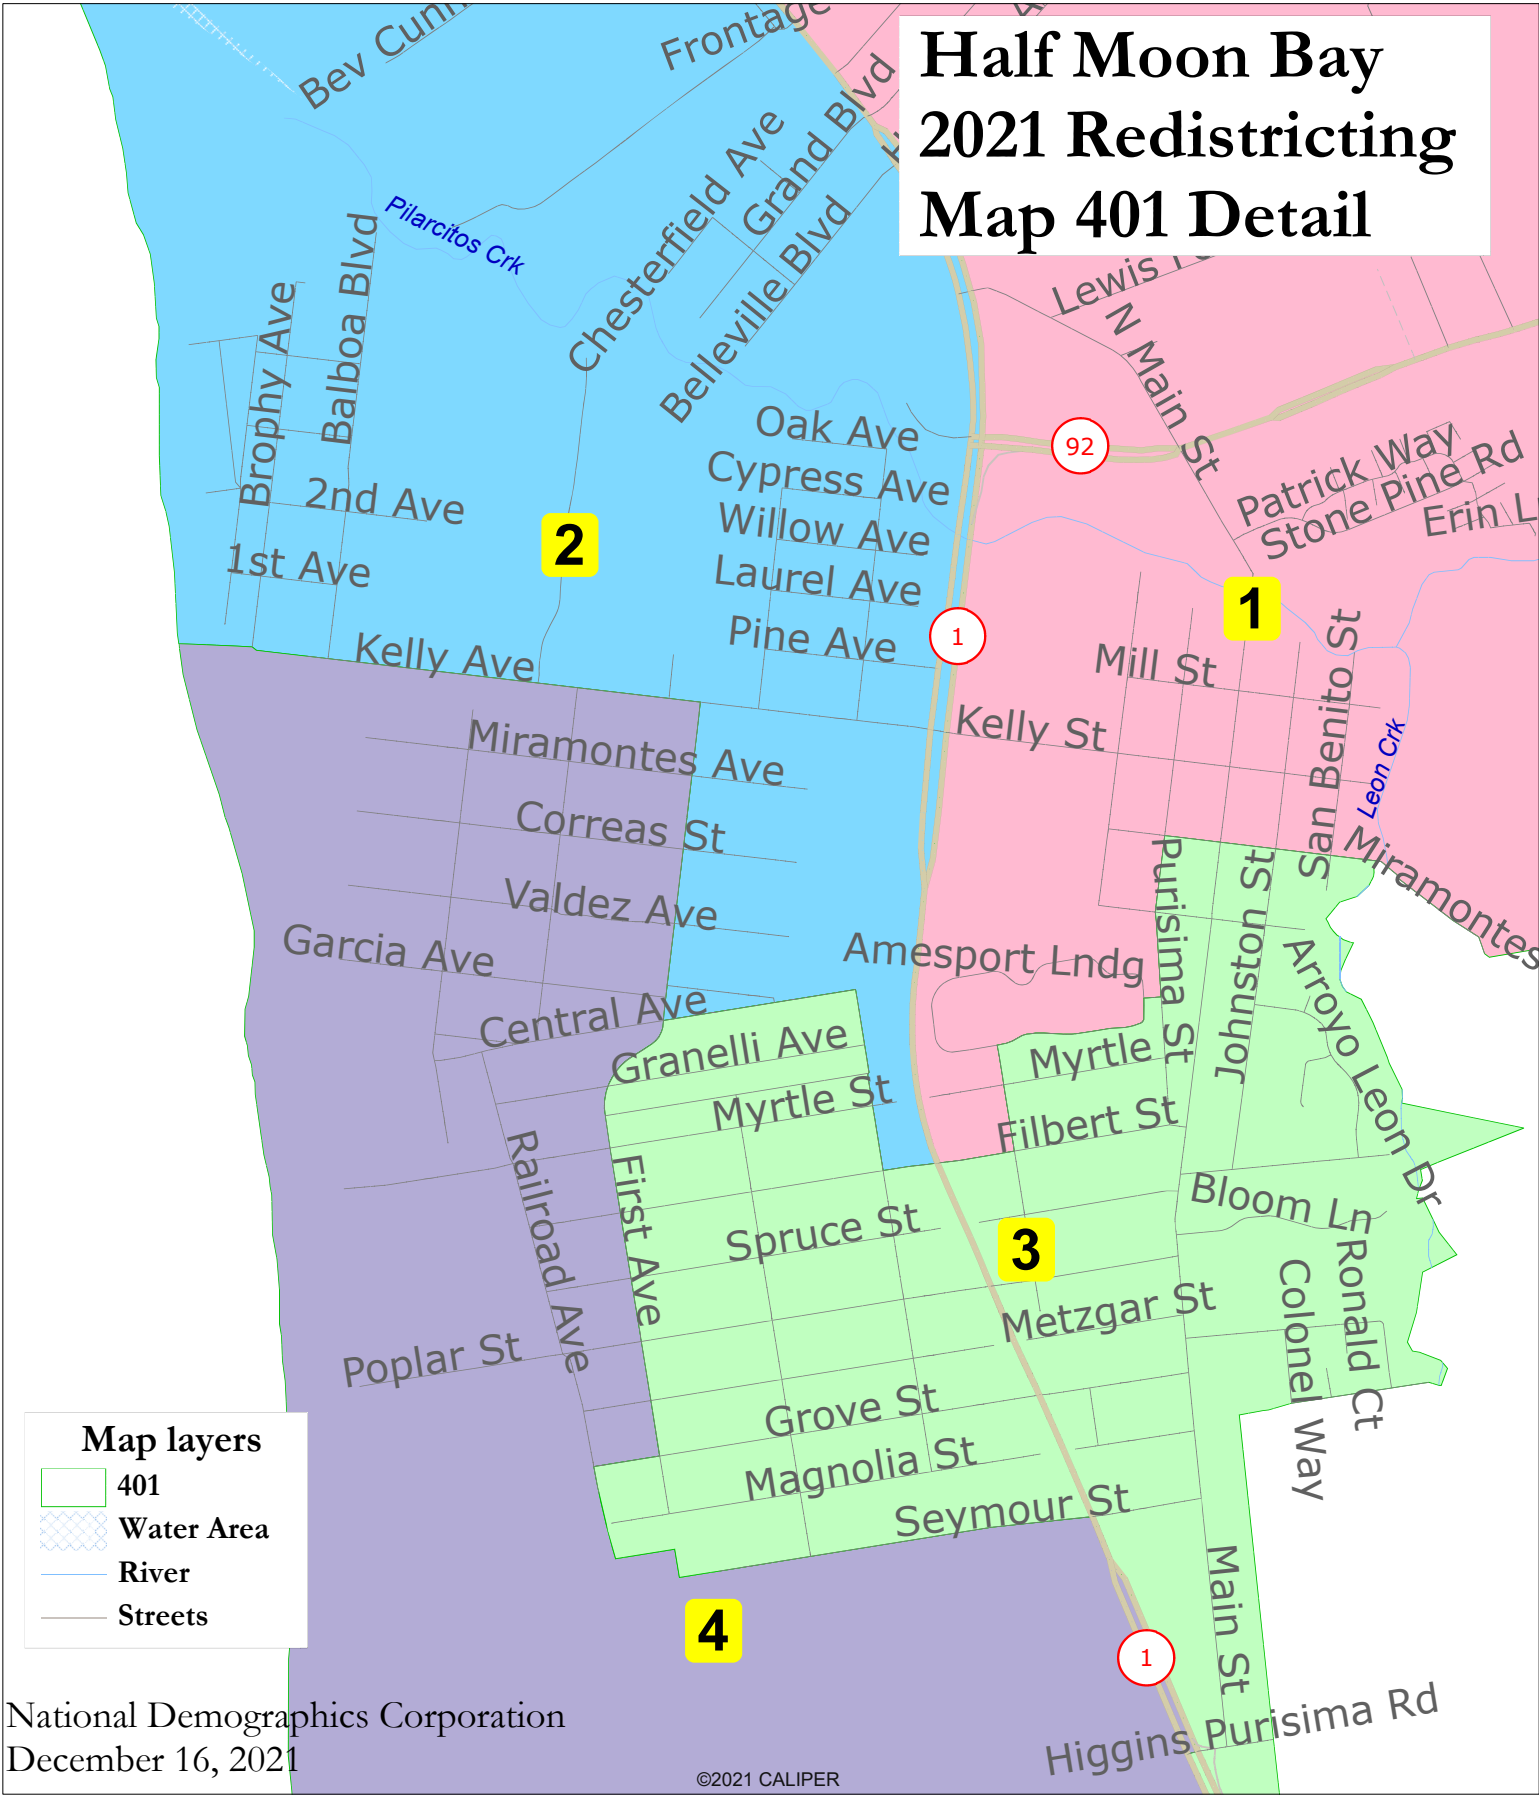

Half Moon Bay 2021 Redistricting Map 401 Detail

Map layers

- 401
- Water Area
- River
- Streets

National Demographics Corporation
December 16, 2021