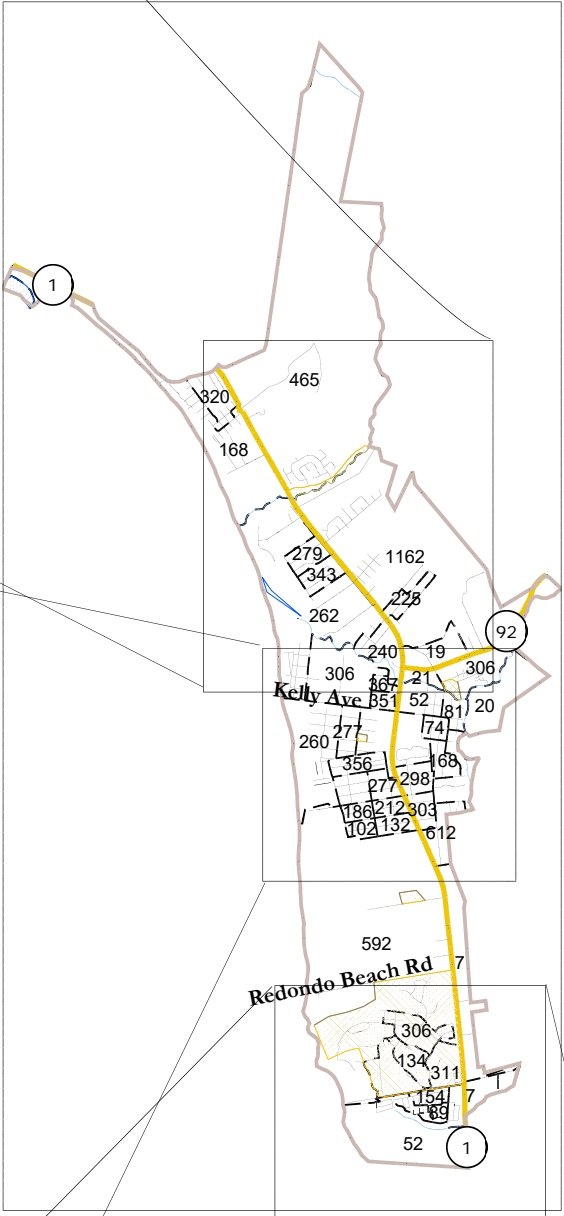

# Half Moon Bay Population Units

Target population for 4 districts: 2,831 people  
 Please submit your proposal to the City Clerk's  
 office or by email to [hmb@NDCresearch.com](mailto:hmb@NDCresearch.com).