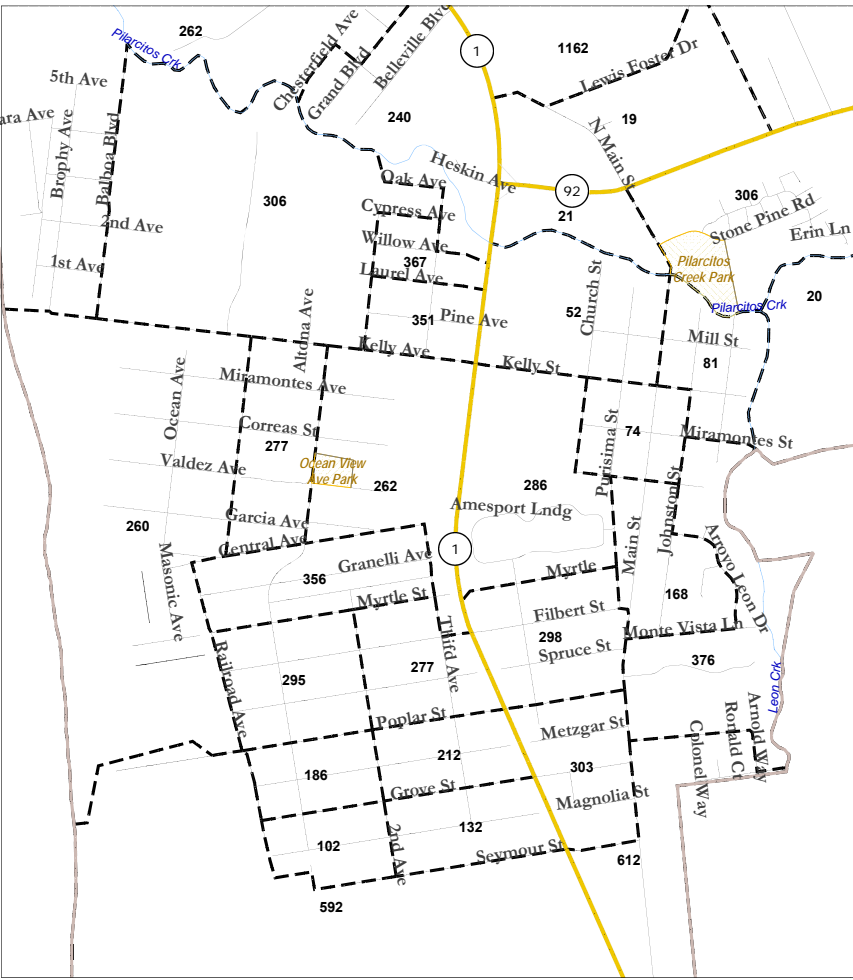

# Half Moon Bay Population Units

Target population for 4 districts: 2,831 people  
 Please submit your proposal to the City Clerk's  
 office or by email to [hmb@NDCresearch.com](mailto:hmb@NDCresearch.com).