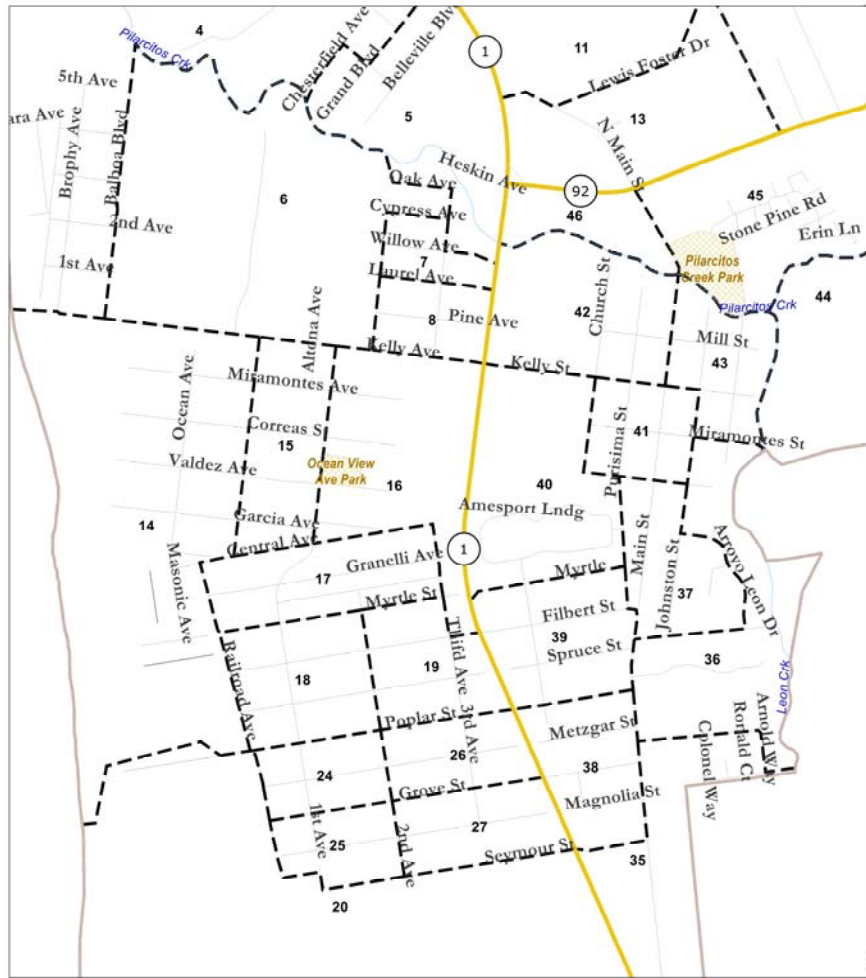

Half Moon Bay Population Units

Target population for 4 each of the districts: 2,831 people
 Please submit your proposal to the City Clerk's office or by email to hmb@NDCresearch.com.