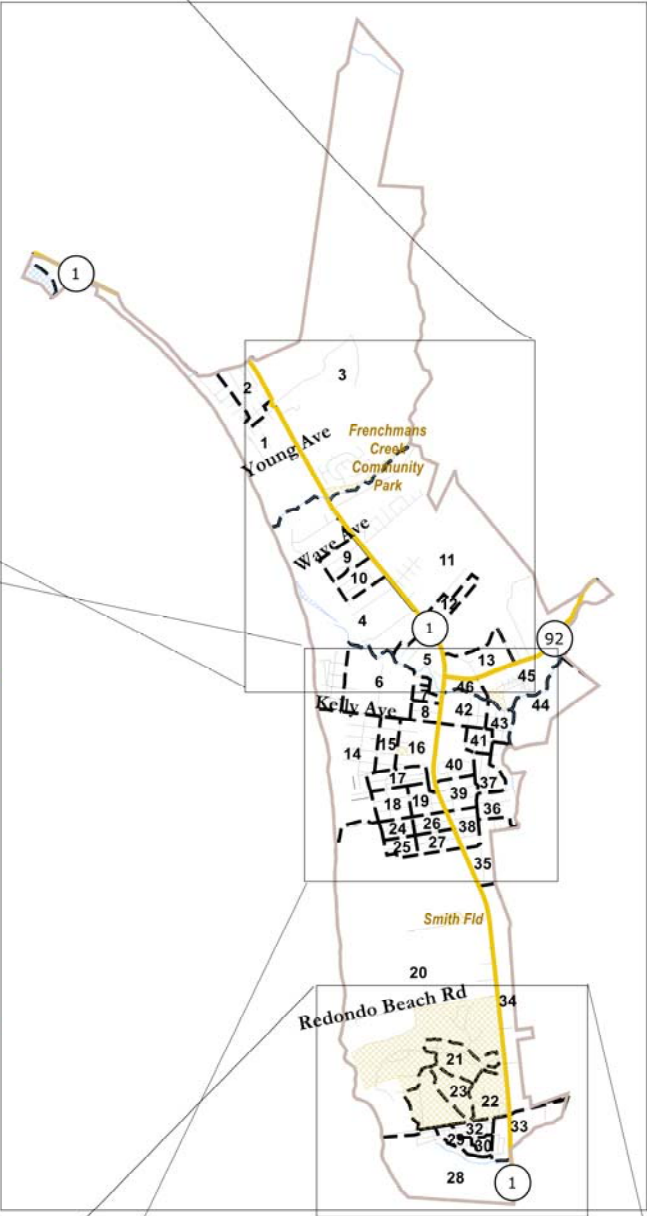

Half Moon Bay Population Units

Target population for 4 each of the districts: 2,831 people
 Please submit your proposal to the City Clerk's office or by email to hmb@NDCresearch.com.