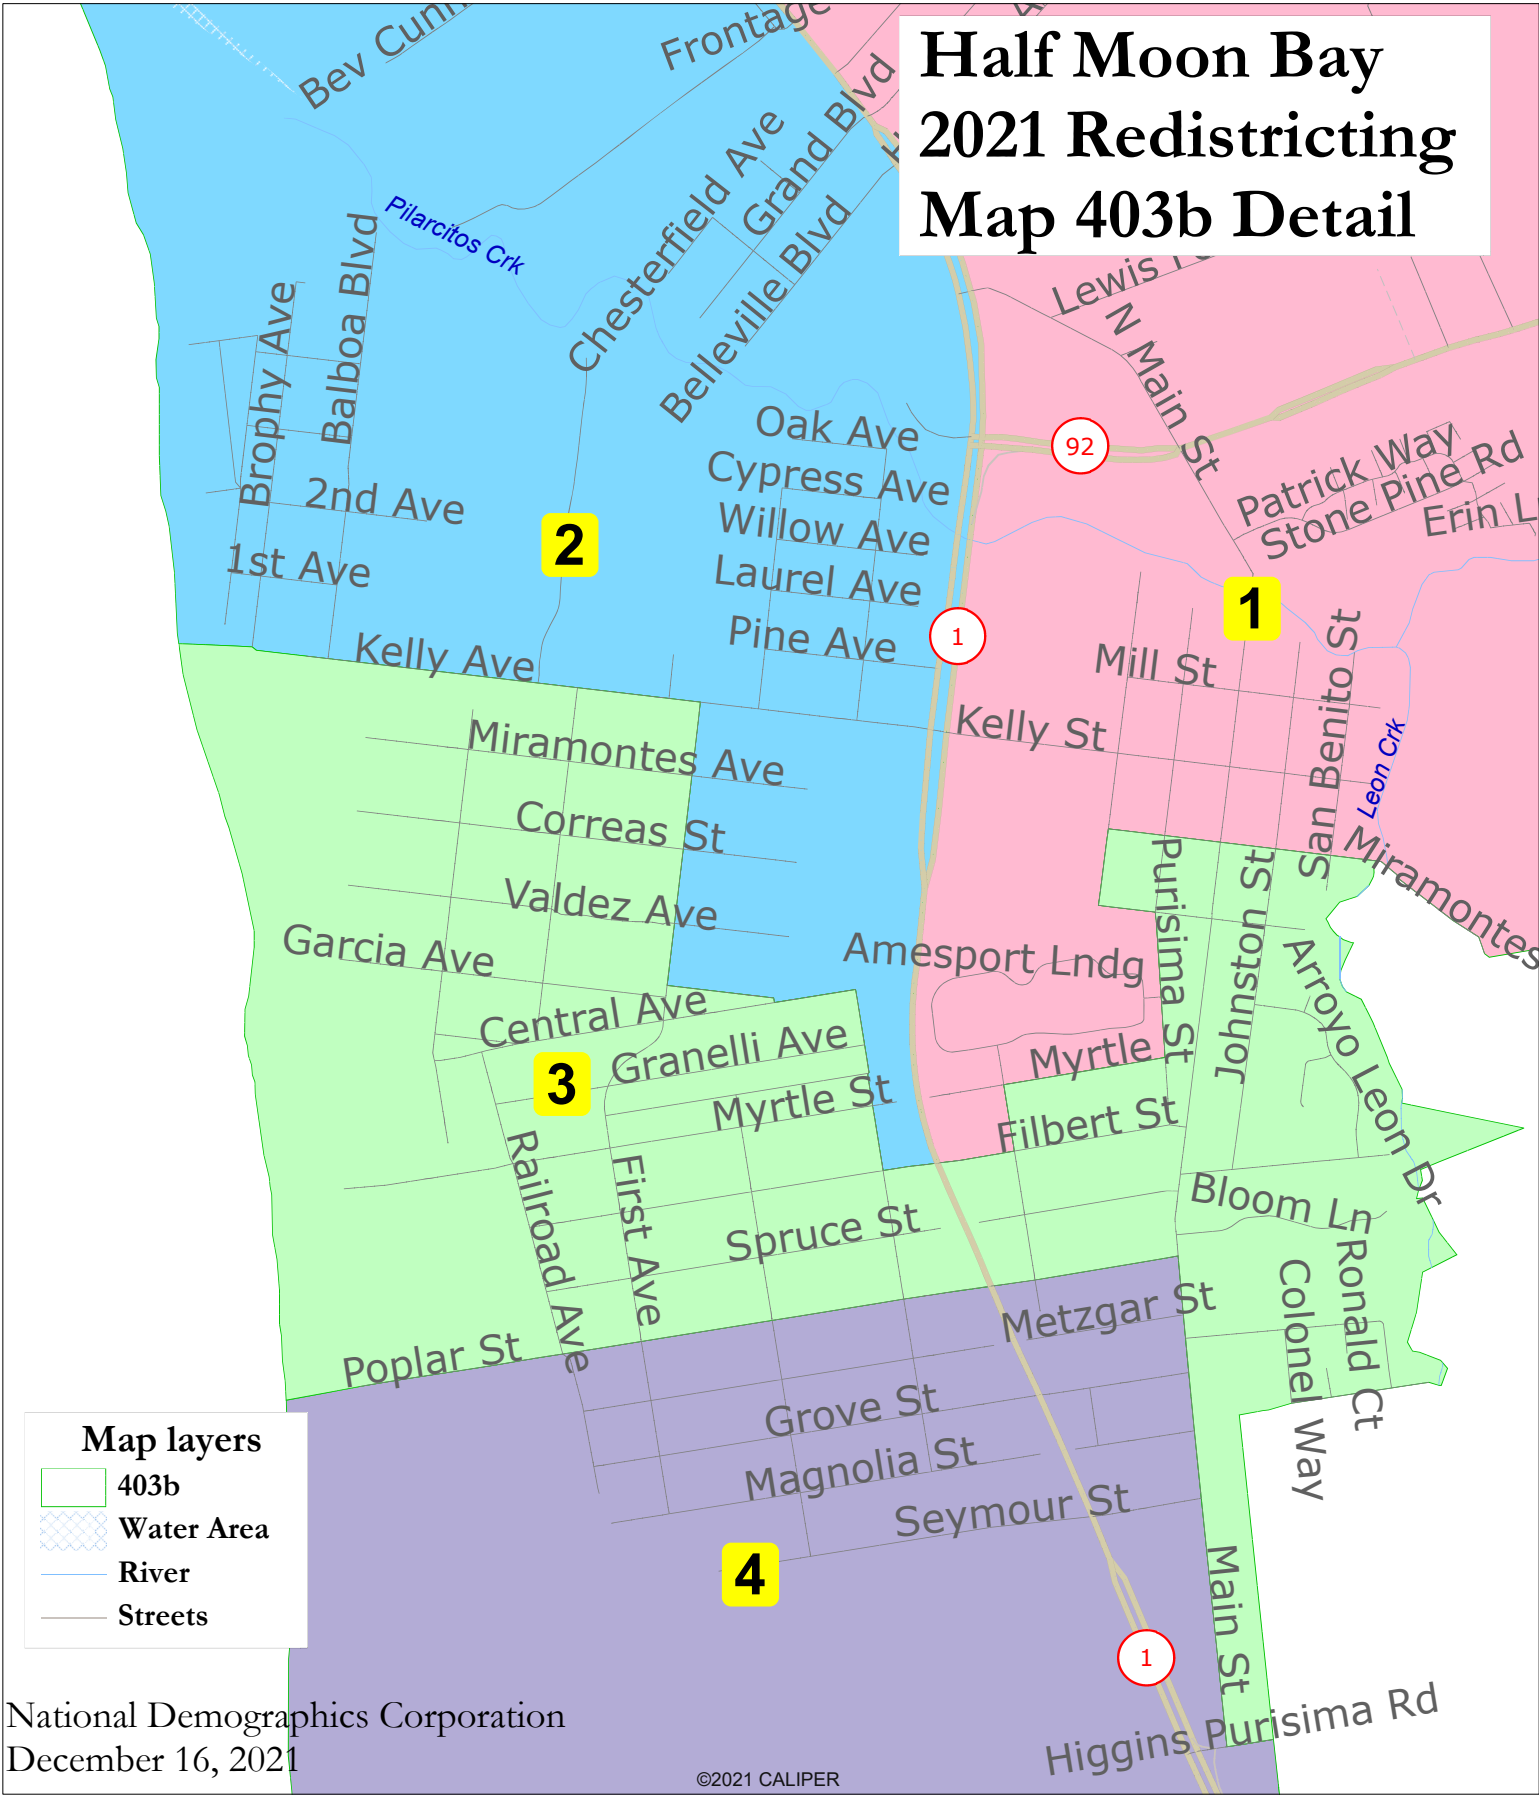

Half Moon Bay 2021 Redistricting Map 403b Detail

National Demographics Corporation
December 16, 2021