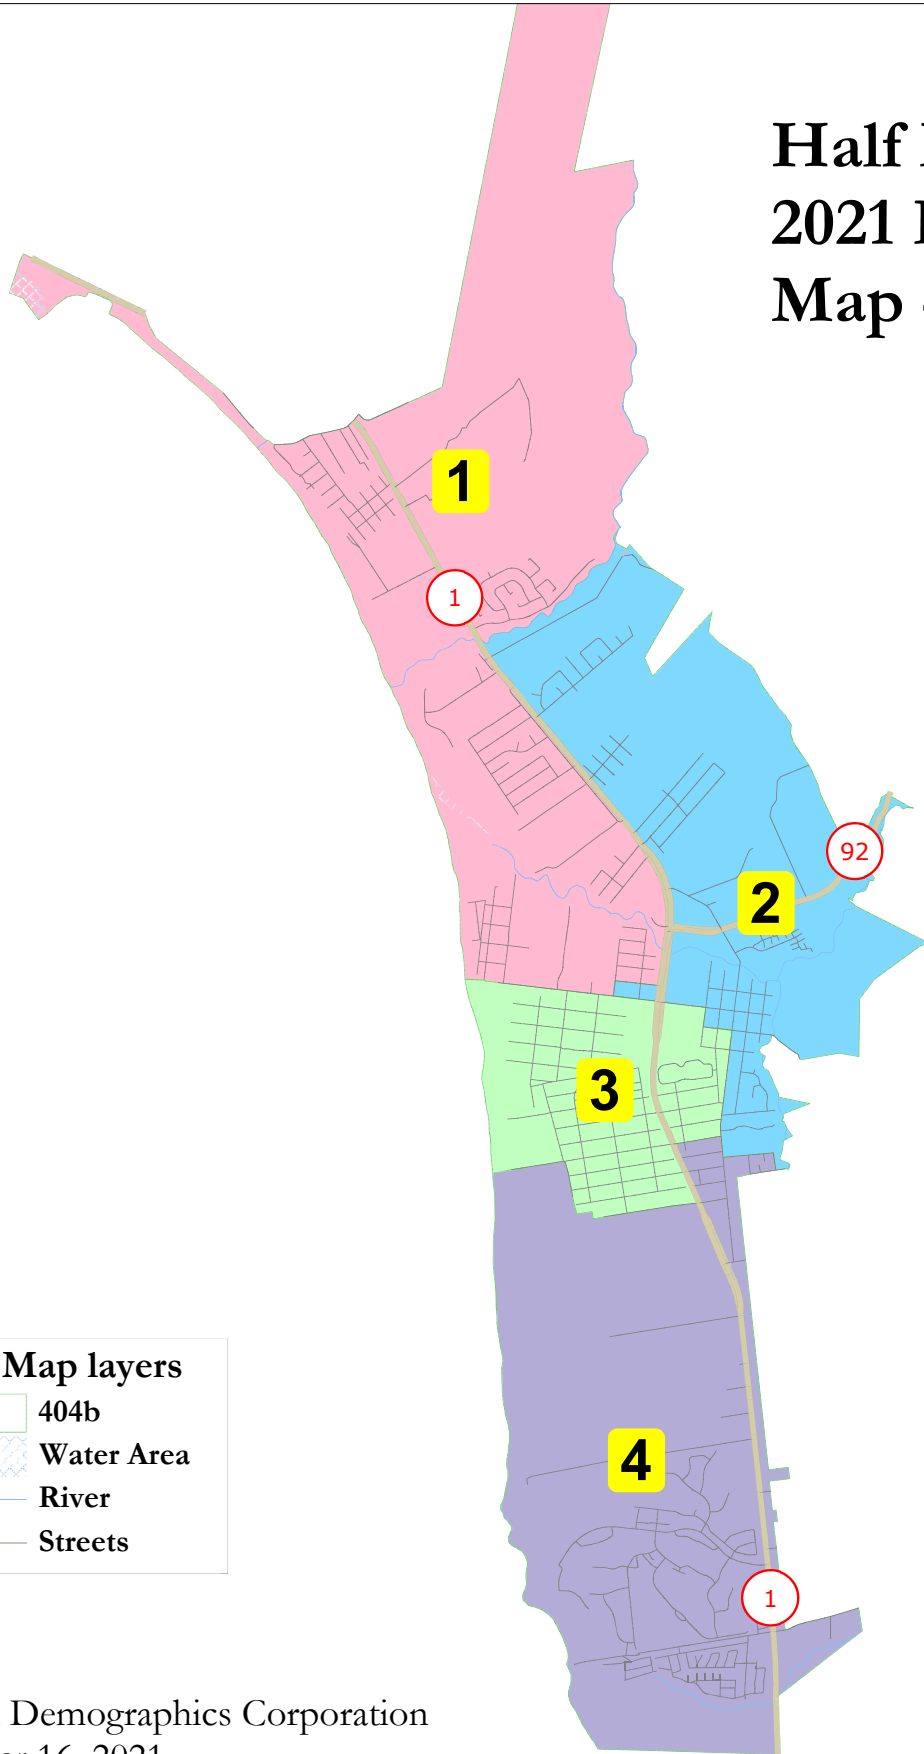

# Half Moon Bay 2021 Redistricting Map 404b

**Map layers**

- 404b
- Water Area
- River
- Streets

National Demographics Corporation  
December 16, 2021