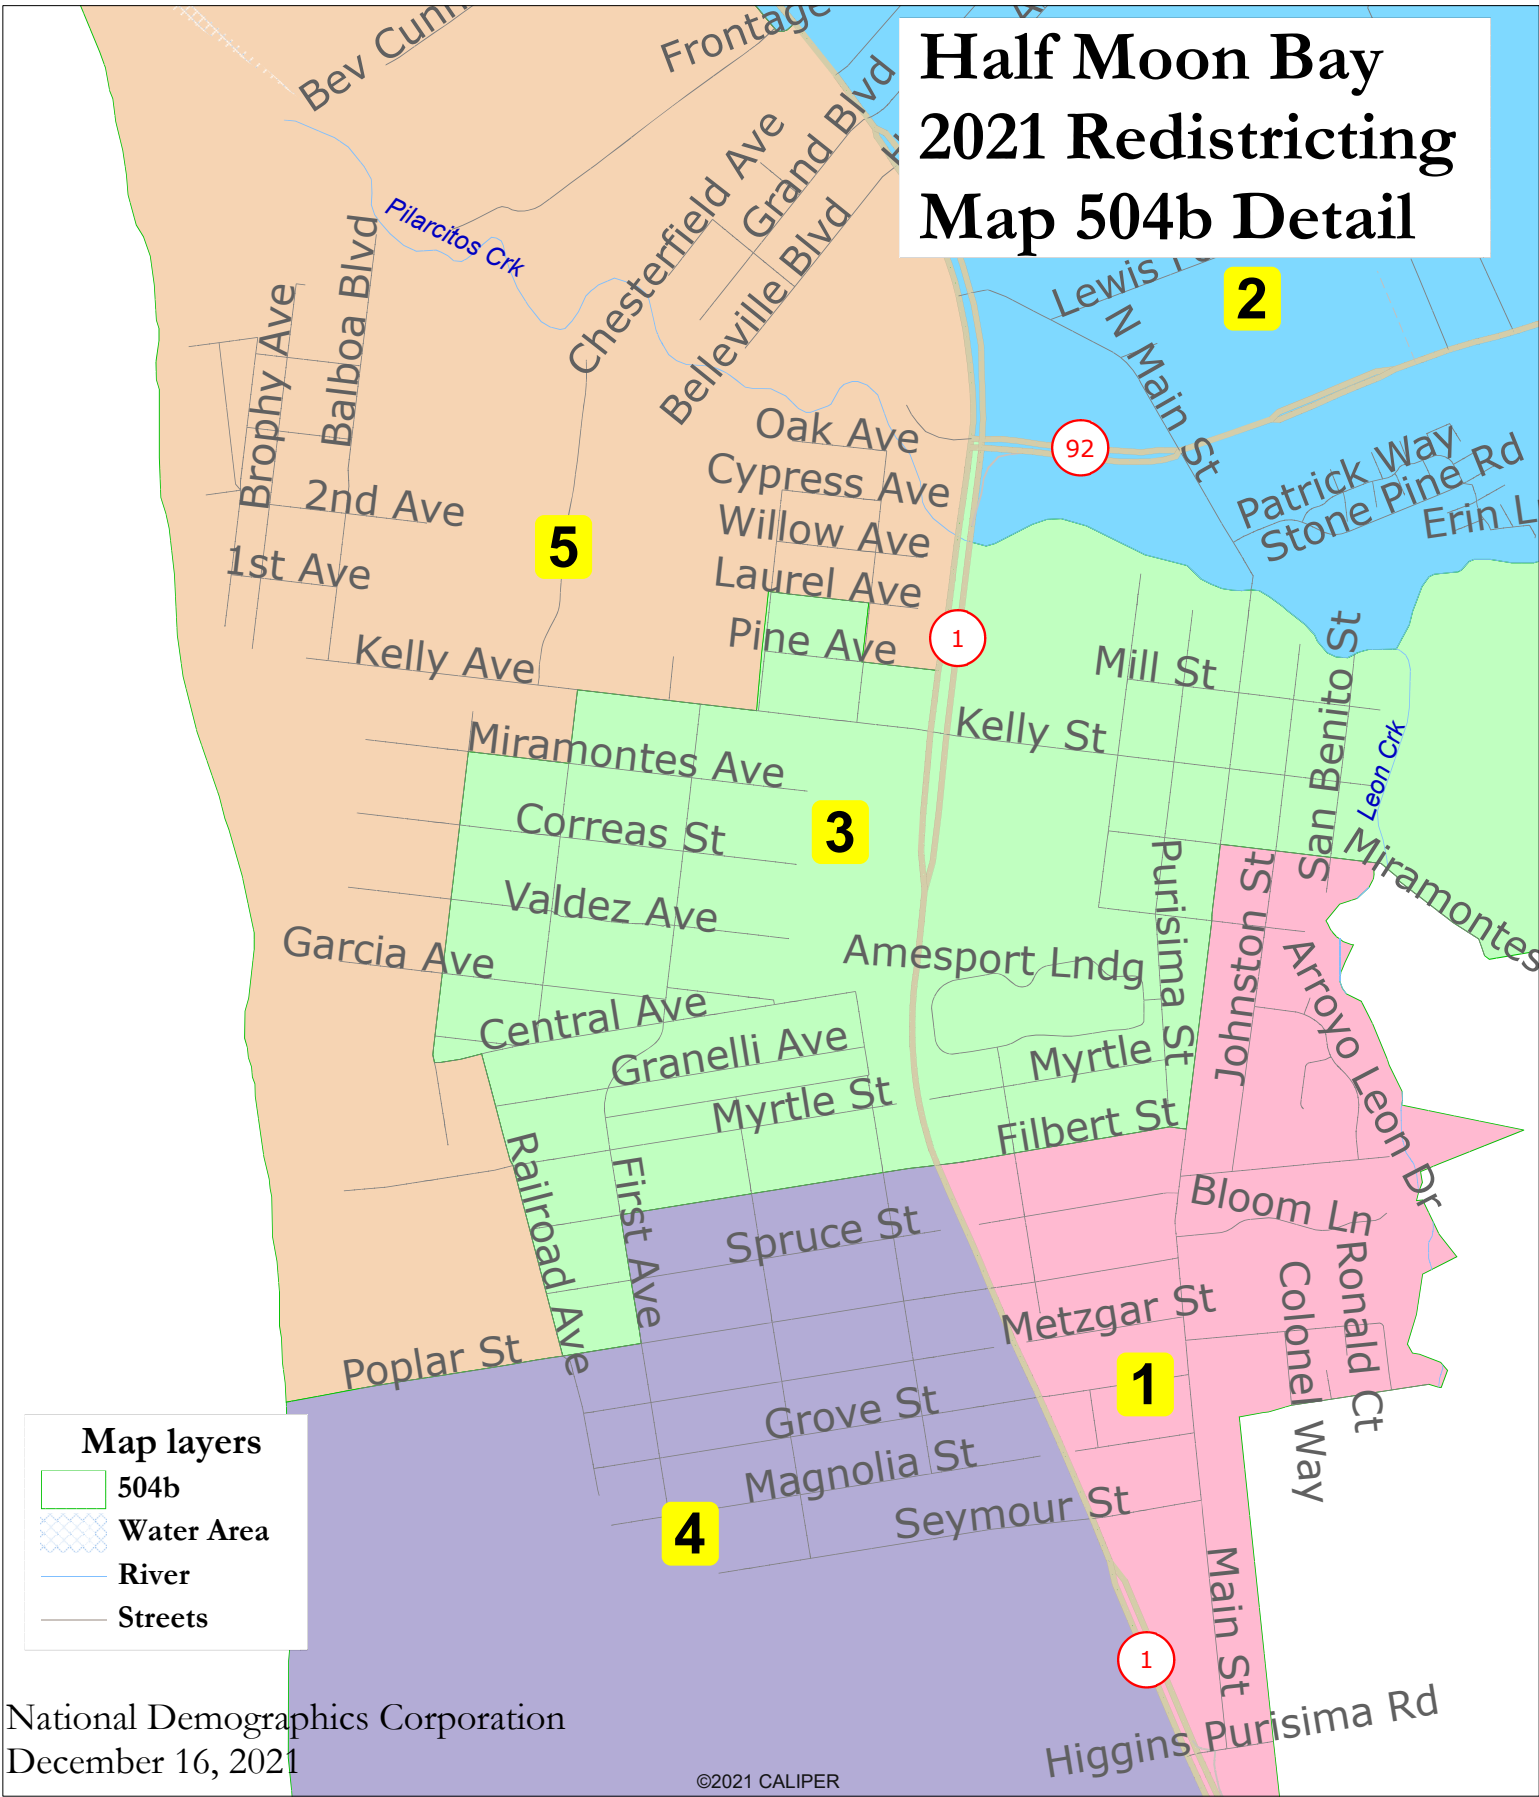

Half Moon Bay 2021 Redistricting Map 504b Detail

Map layers

- 504b
- Water Area
- River
- Streets