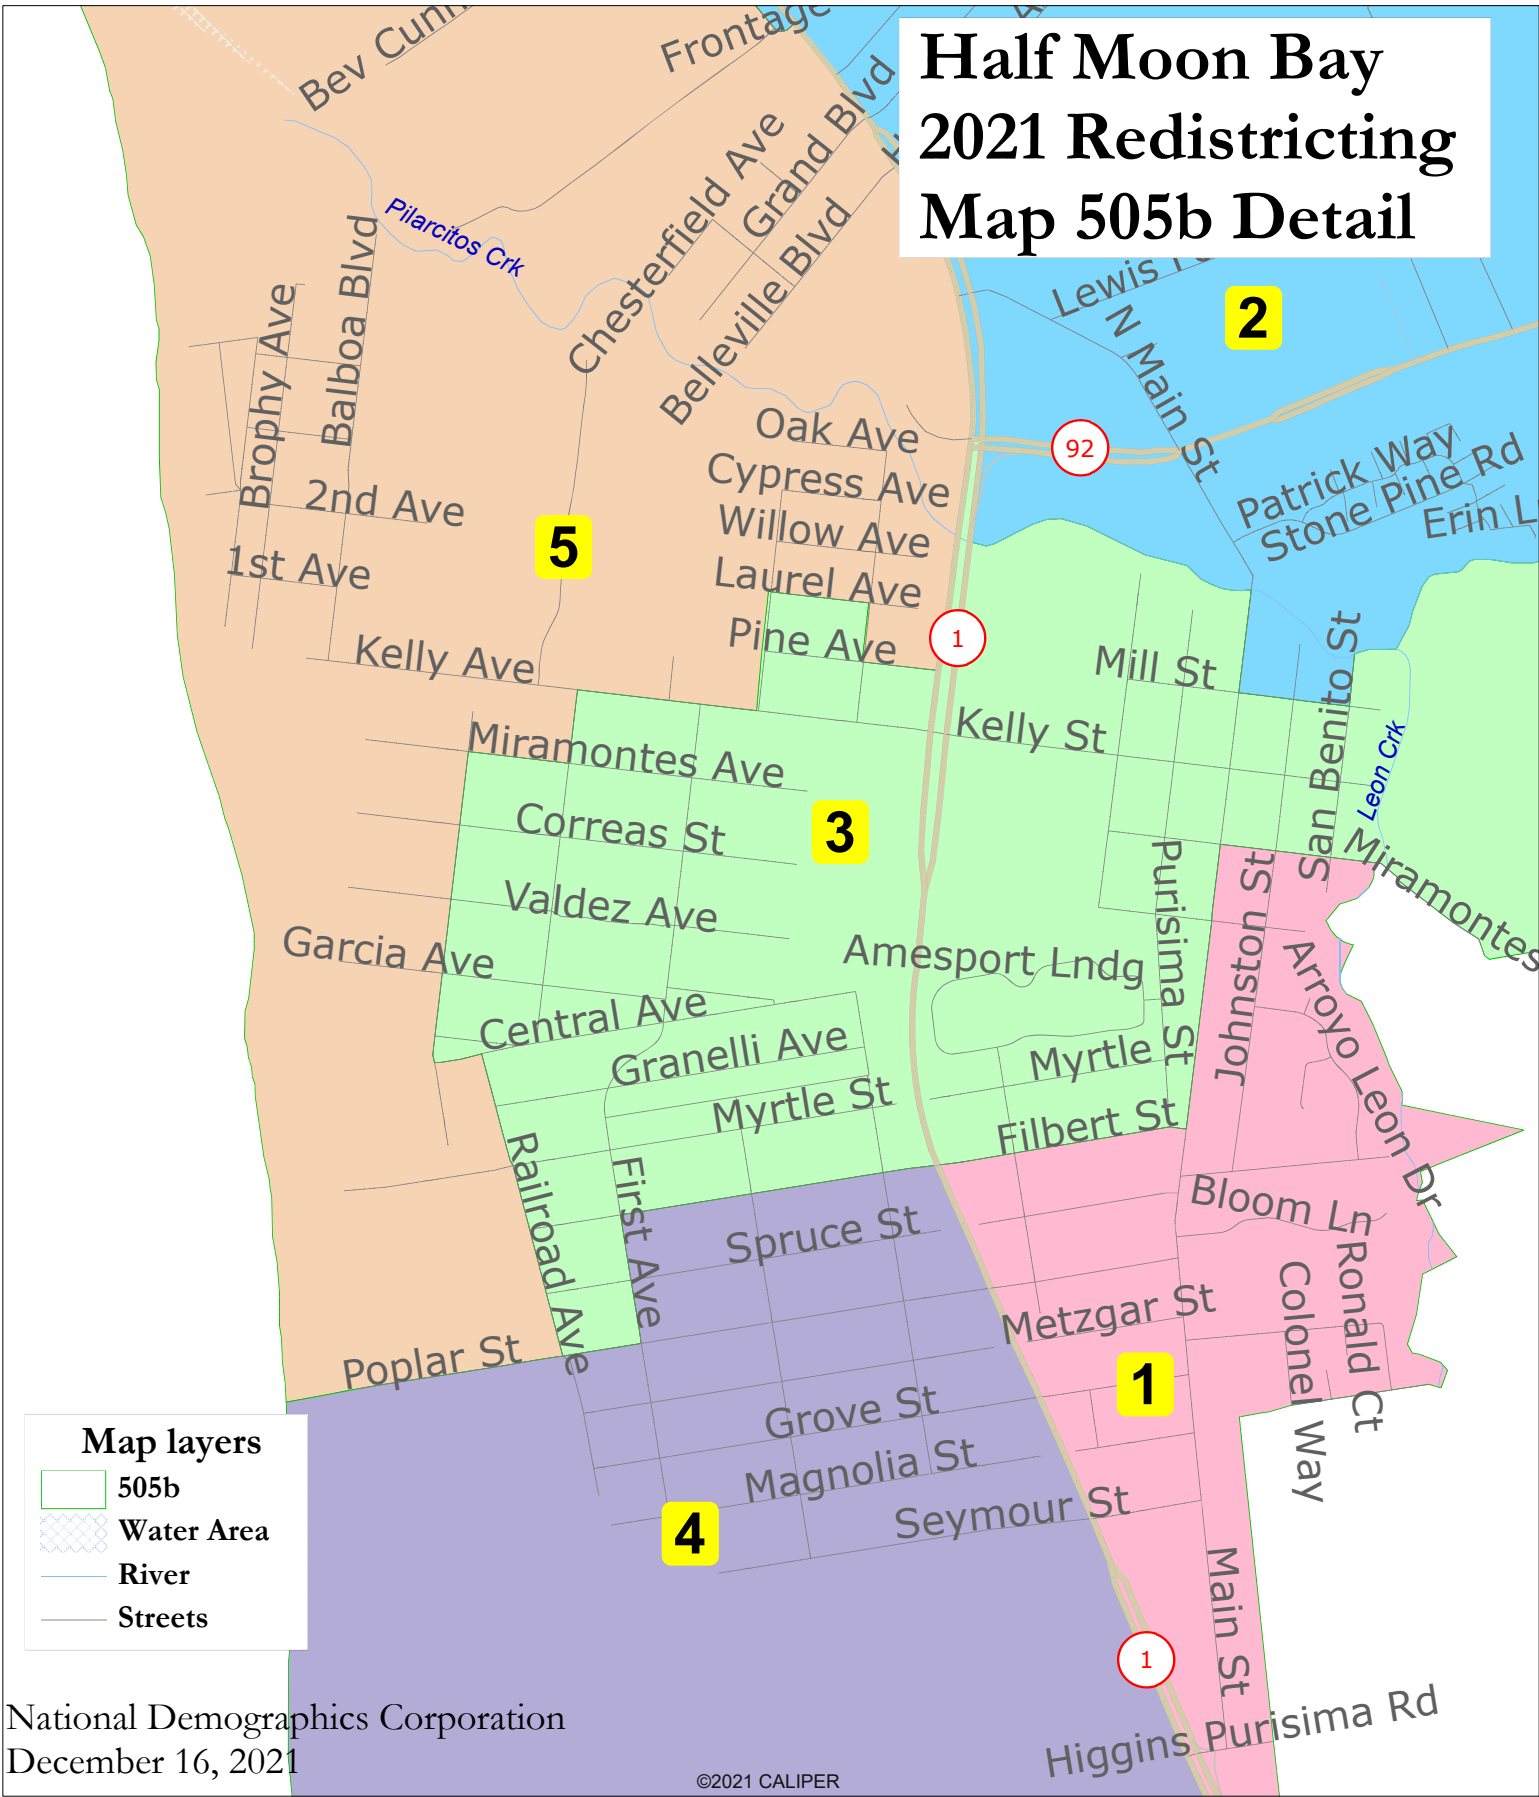

Half Moon Bay 2021 Redistricting Map 505b Detail

National Demographics Corporation
December 16, 2021