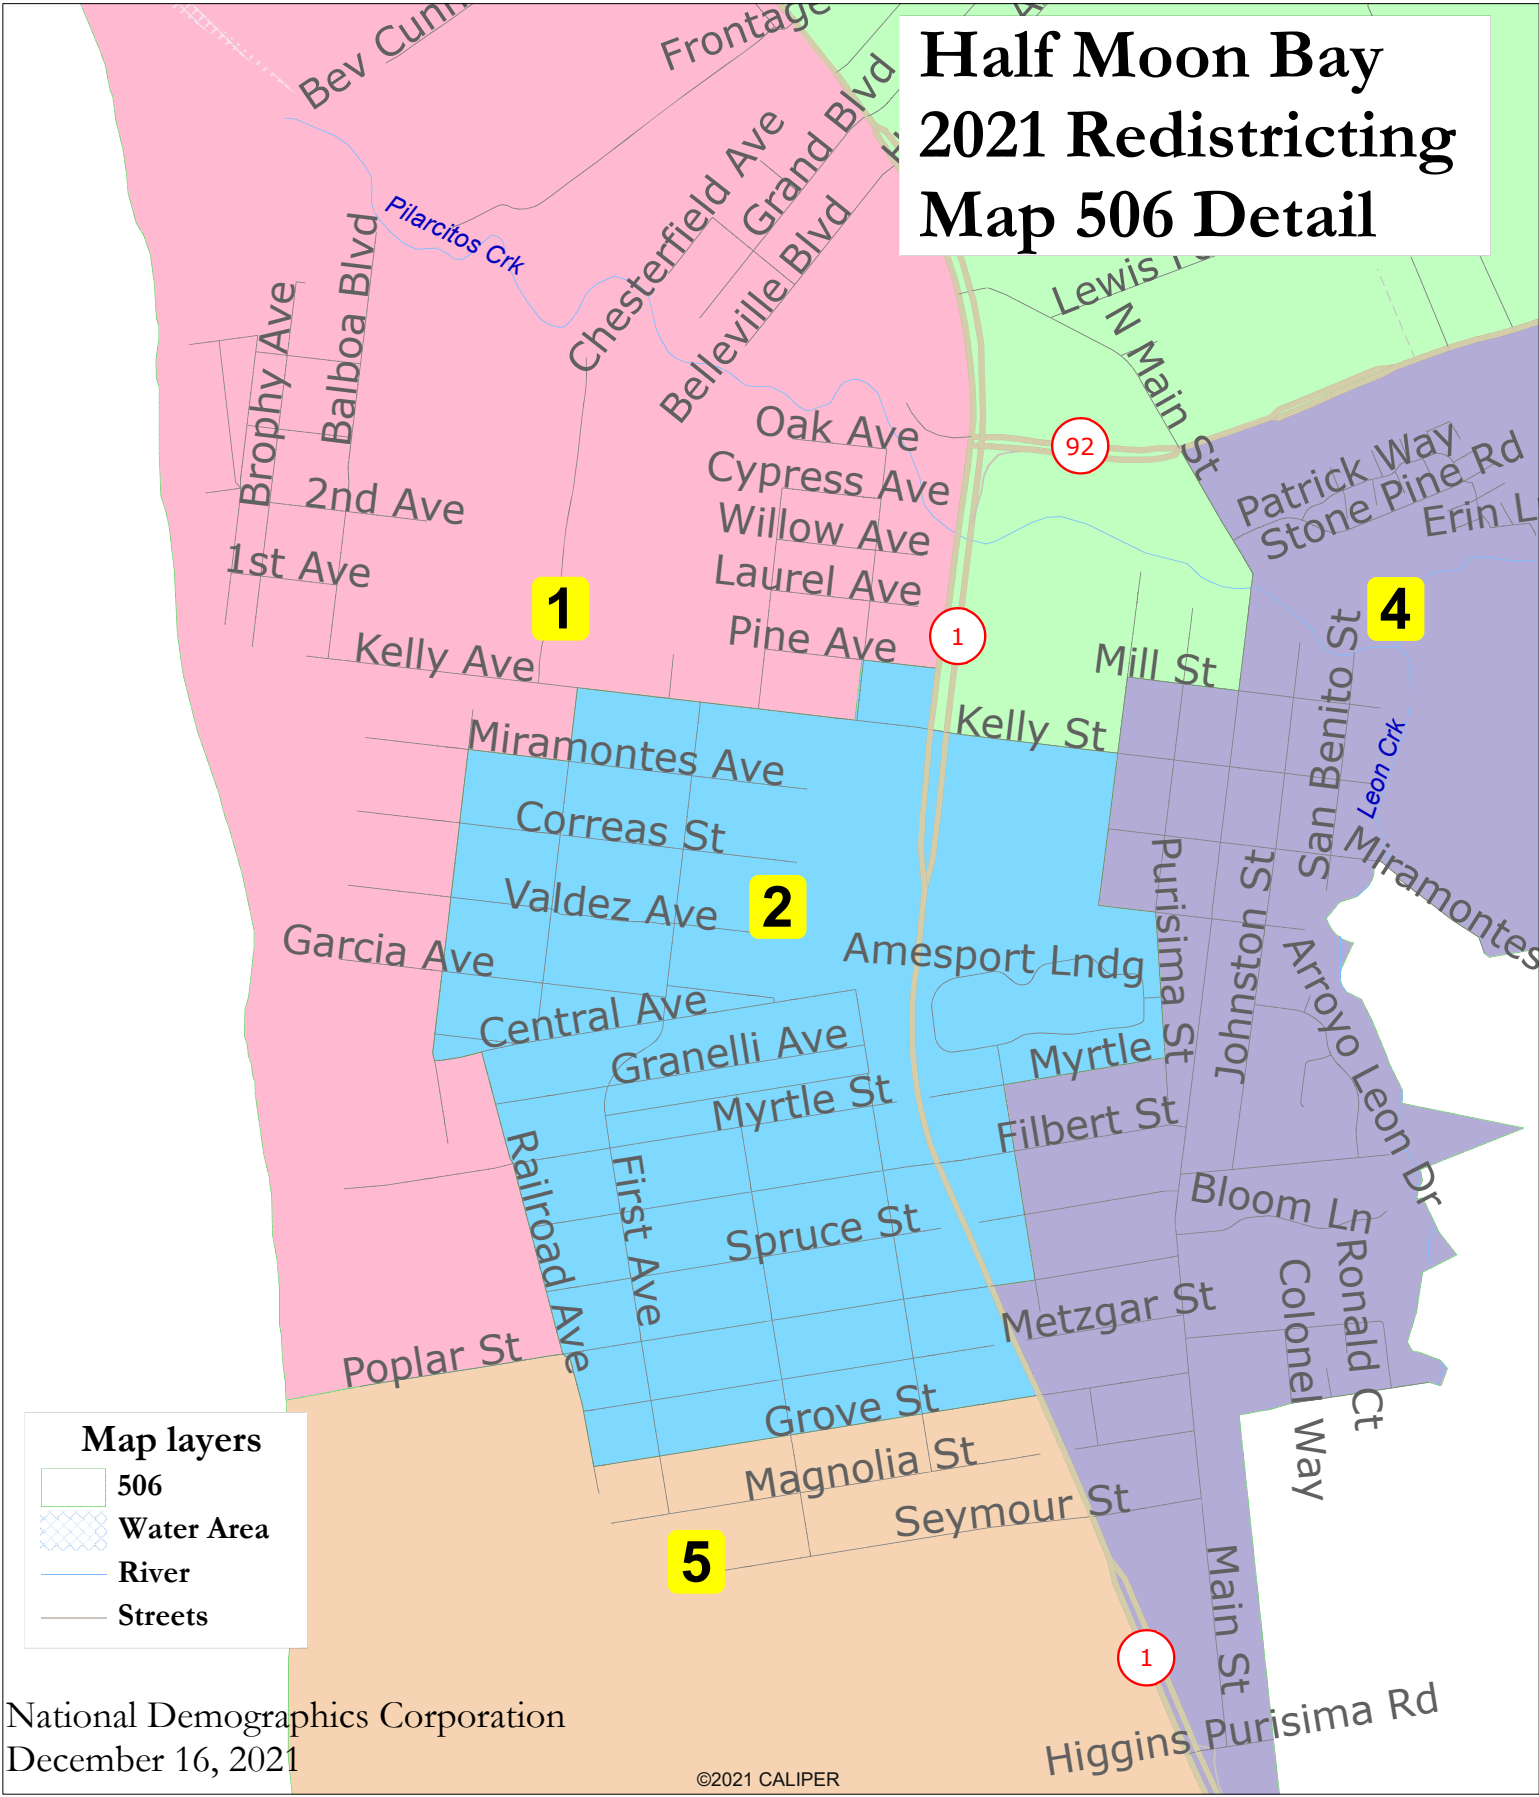

Half Moon Bay 2021 Redistricting Map 506 Detail

Map layers

- 506
- Water Area
- River
- Streets

National Demographics Corporation
December 16, 2021