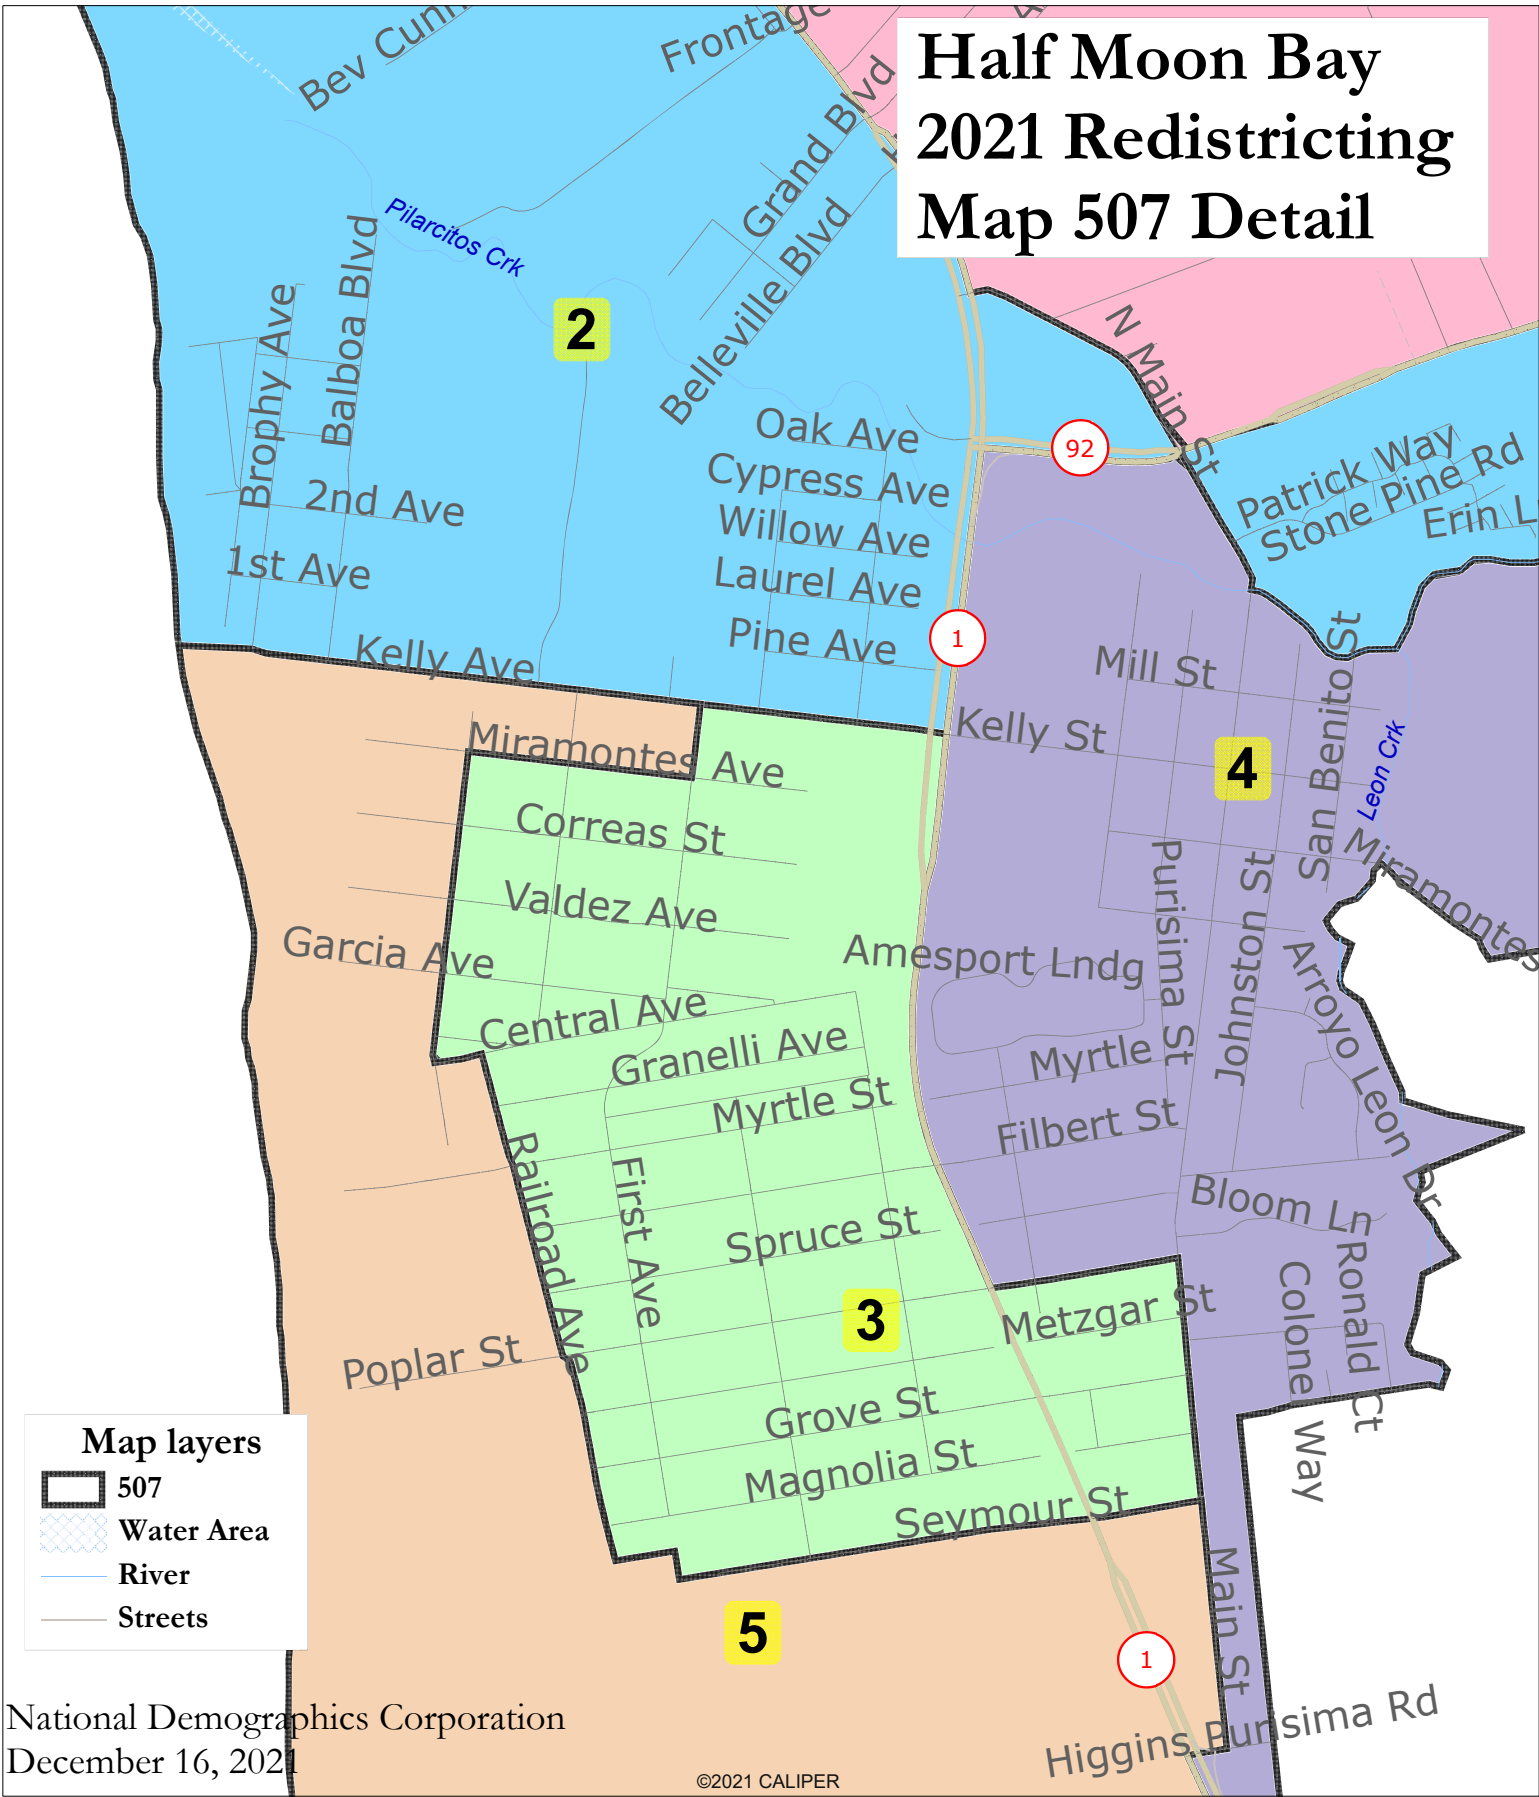

Half Moon Bay 2021 Redistricting Map 507 Detail

Map layers

-  507
-  Water Area
-  River
-  Streets