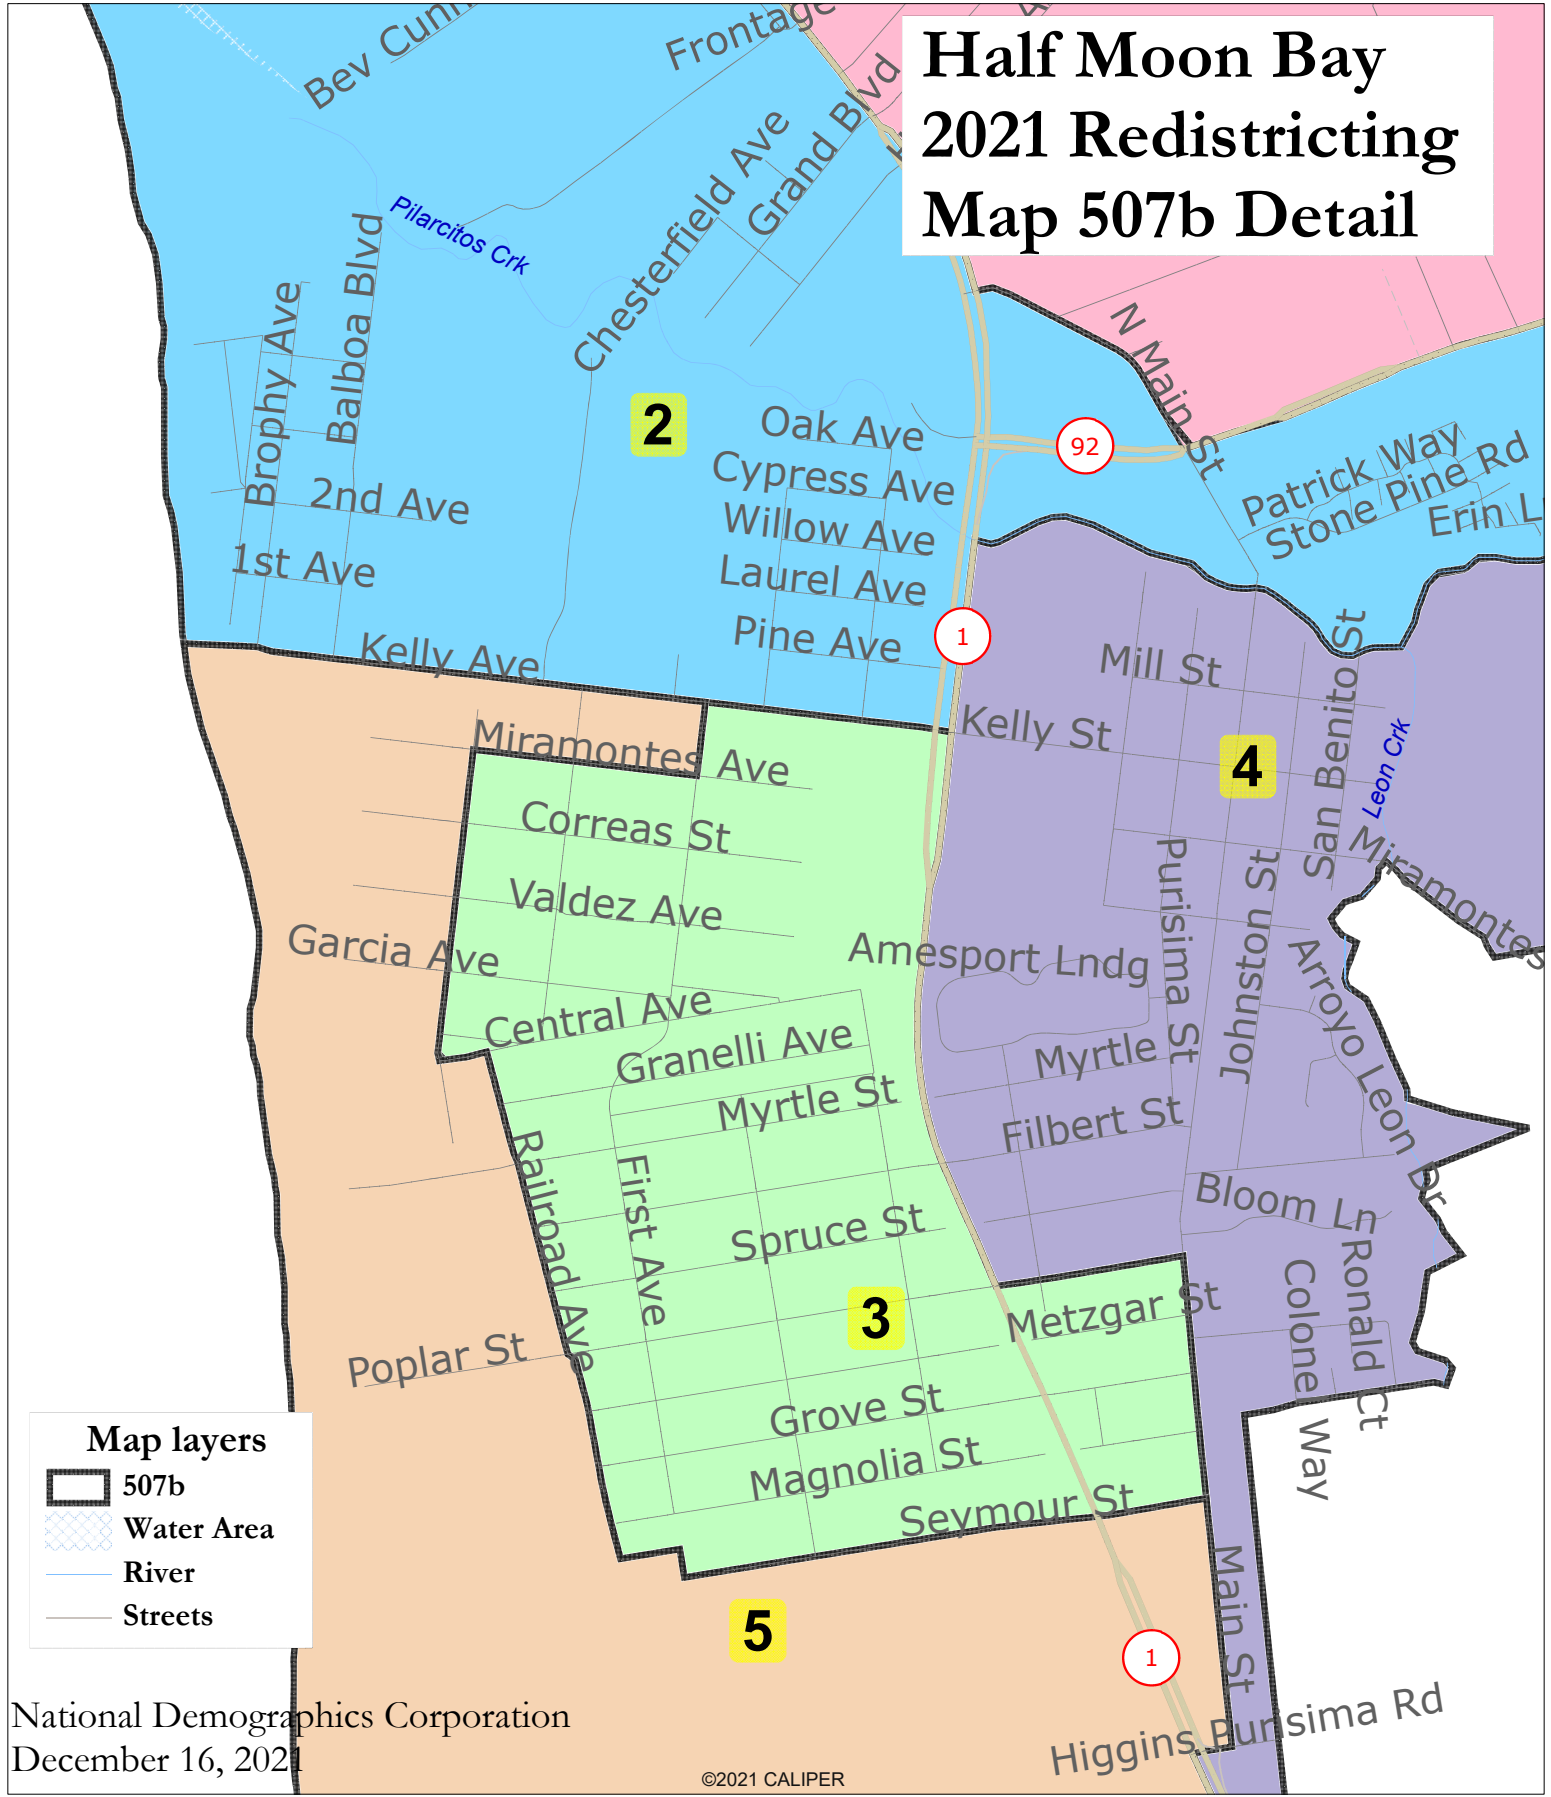

# Half Moon Bay 2021 Redistricting Map 507b Detail

**Map layers**

-  507b
-  Water Area
-  River
-  Streets