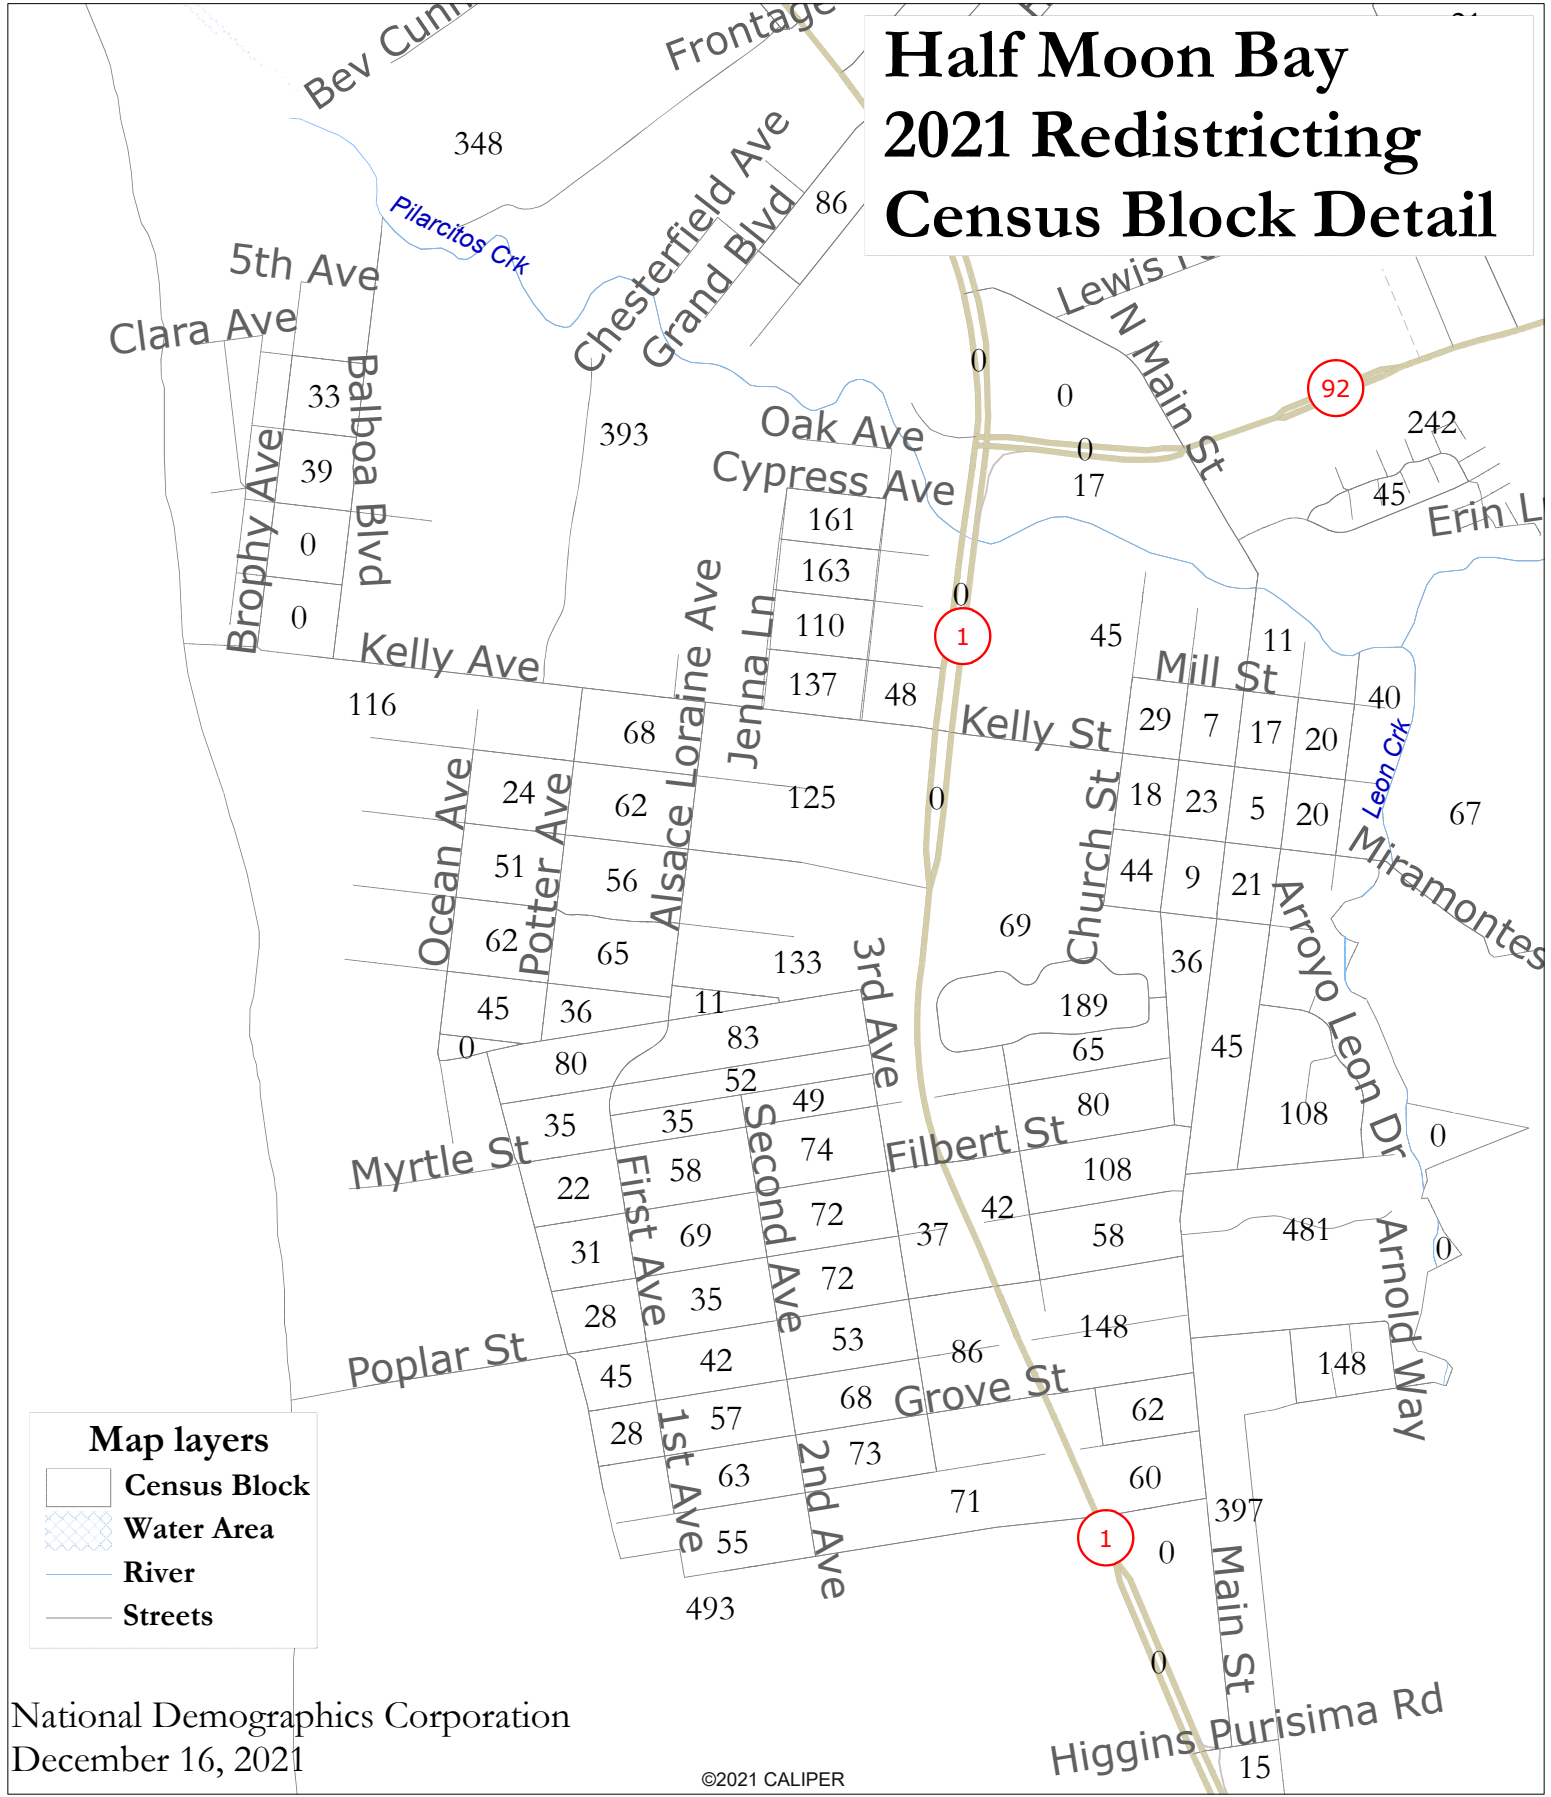

Half Moon Bay 2021 Redistricting Census Block Detail

Map layers

-  Census Block
-  Water Area
-  River
-  Streets

National Demographics Corporation
December 16, 2021